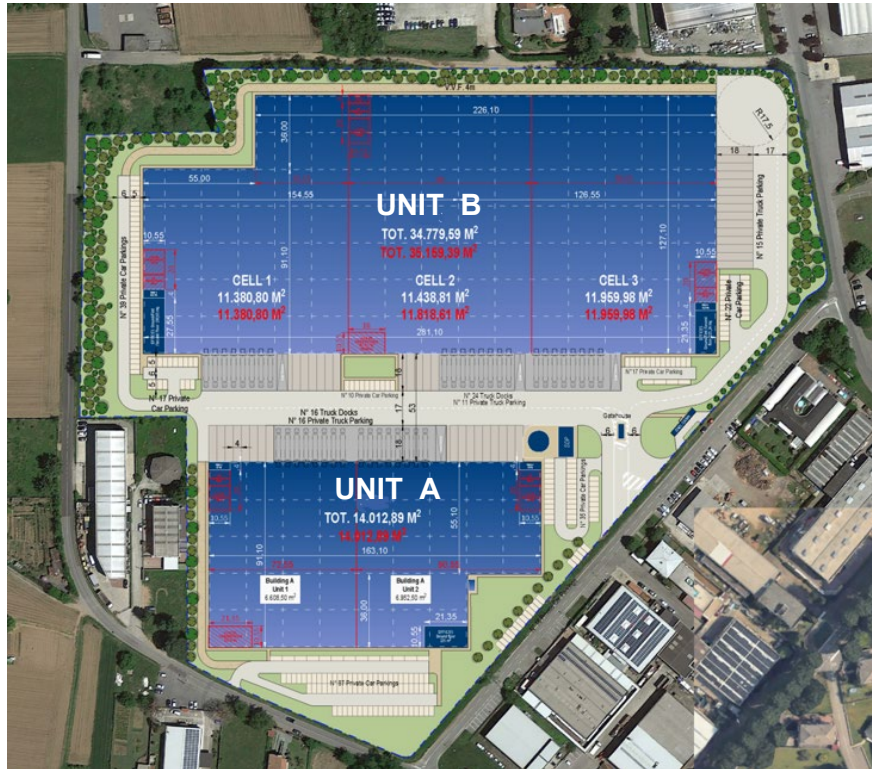

MASTERPLAN

DISCLAIMER
Le informazioni contenute nel presente documento hanno finalità esclusivamente illustrative per quanto riguarda le caratteristiche generali del progetto. Il presente documento e le informazioni in esso contenute non rappresentano un'offerta o un contratto, né vanno interpretate come tali.
In caso di discrepanze tra le informazioni contenute nel presente documento e le condizioni di vendita o di locazione, prevalgono le seconde.
Cushman & Wakefield copyright 2015.